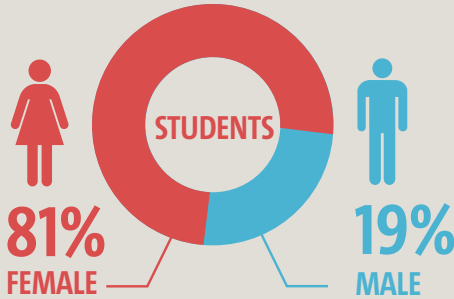

Fact Sheet

OF STUDENTS LIVE IN RESIDENCE

REGISTERED STUDENTS IN 2015/2016

ESTABLISHED IN 1976 80 HECTARES – SIZE OF THE CAMPUS THE NATIONAL UNIVERSITY

52 BACHELOR'S DEGREE PROGRAMS

31 MASTER'S PROGRAMS

A DOCTOR OF MEDICINE (MD)