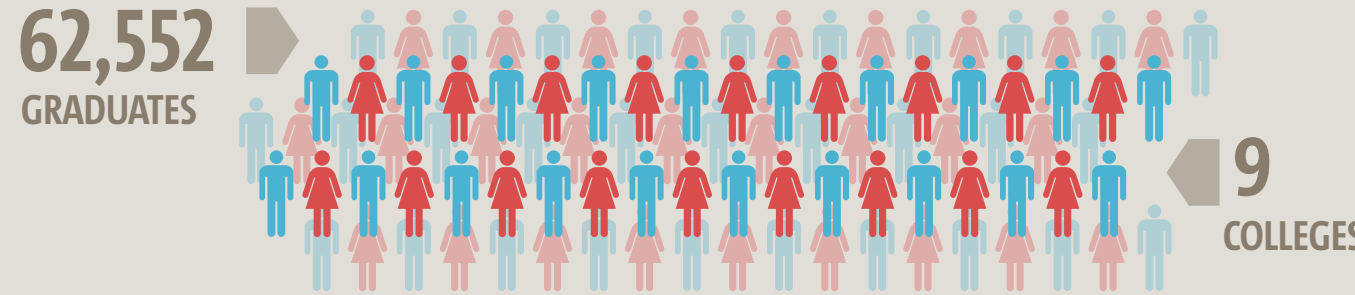

Fact Sheet

OF STUDENTS LIVE IN RESIDENCE

REGISTERED STUDENTS IN 2015/2016

ESTABLISHED IN 1976 80 HECTARES – SIZE OF THE CAMPUS THE NATIONAL UNIVERSITY

52 BACHELOR'S DEGREE PROGRAMS

31 MASTER'S PROGRAMS

A DOCTOR OF MEDICINE (MD)