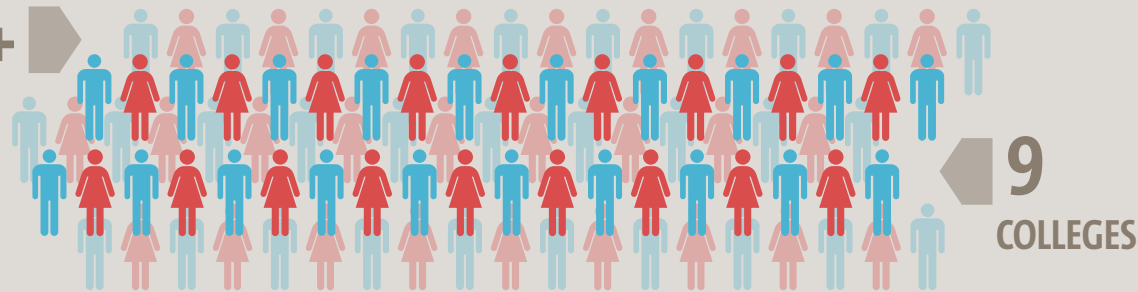

# Fact Sheet

OF STUDENTS LIVE IN RESIDENCE

REGISTERED STUDENTS IN 2018-2019

STUDENT FACULTY RATIO

ESTABLISHED IN 1976

80 HECTARES – SIZE OF THE CAMPUS

THE NATIONAL UNIVERSITY

67,000+ GRADUATES