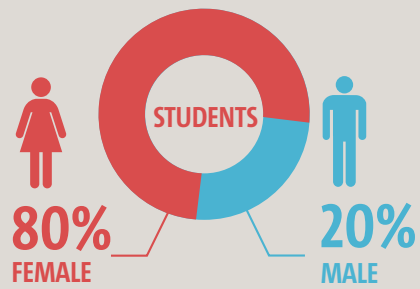

# Fact Sheet

OF STUDENTS LIVE IN RESIDENCE

REGISTERED STUDENTS IN 2018-2019

STUDENT FACULTY RATIO

ESTABLISHED IN 1976

80 HECTARES – SIZE OF THE CAMPUS

THE NATIONAL UNIVERSITY

67,000+ GRADUATES