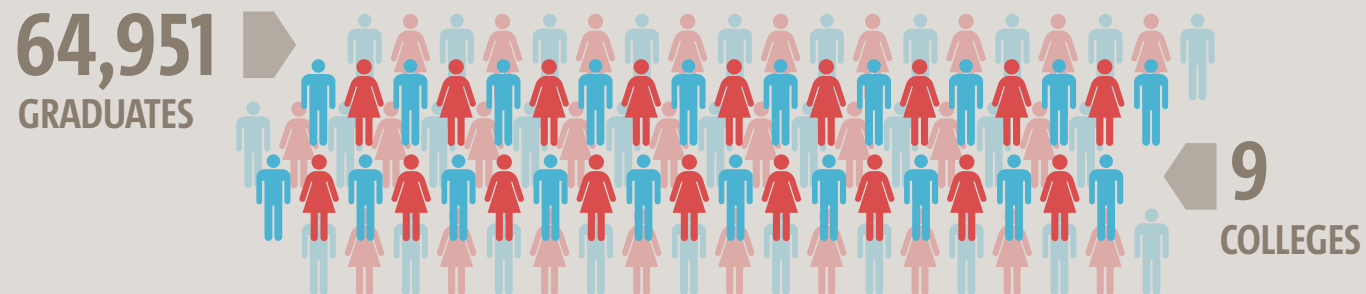

Fact Sheet

OF STUDENTS LIVE IN RESIDENCE

REGISTERED STUDENTS IN 2017-2018

STUDENT FACULTY RATIO

ESTABLISHED IN 1976 80 HECTARES – SIZE OF THE CAMPUS THE NATIONAL UNIVERSITY

52 BACHELOR'S DEGREE PROGRAMS

30 MASTER'S PROGRAMS