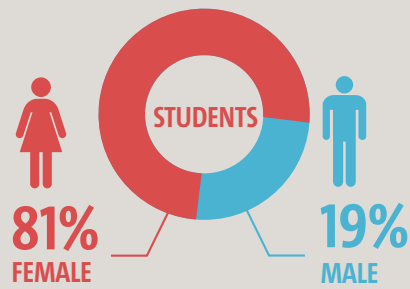

Fact Sheet

OF STUDENTS LIVE IN RESIDENCE

REGISTERED STUDENTS IN 2017-2018

STUDENT FACULTY RATIO

ESTABLISHED IN 1976 80 HECTARES – SIZE OF THE CAMPUS THE NATIONAL UNIVERSITY

52 BACHELOR'S DEGREE PROGRAMS

30 MASTER'S PROGRAMS