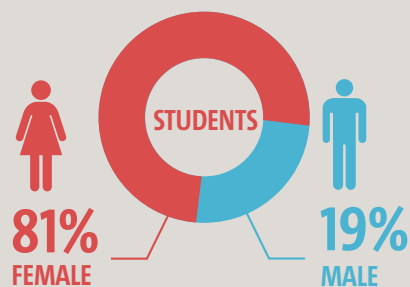

Fact Sheet

OF STUDENTS LIVE IN RESIDENCE

REGISTERED STUDENTS IN 2017-2018

STUDENT FACULTY RATIO

49 BACHELOR'S DEGREE PROGRAMS

30 MASTER'S PROGRAMS

A DOCTOR OF MEDICINE (MD)

A DOCTOR OF PHARMACY (PHARM.D)